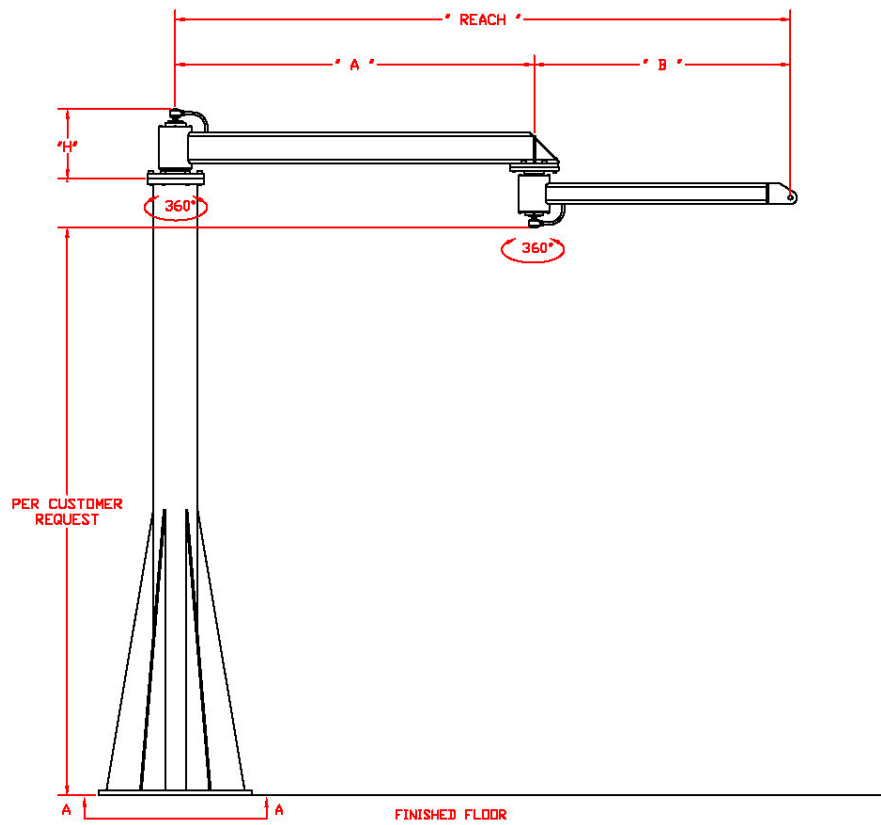

Pedestal Mount