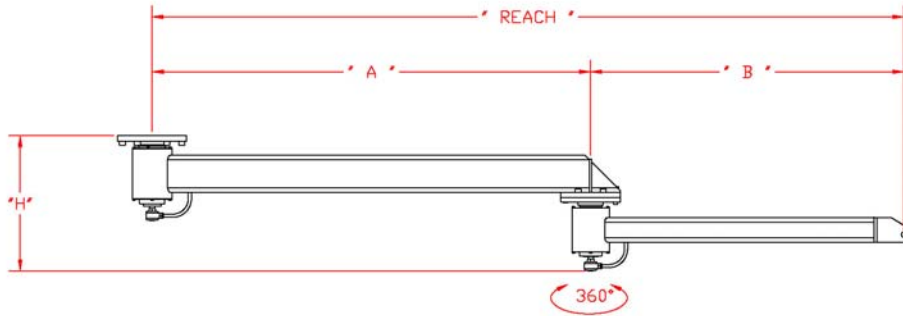

Articulated Jib Crane

Ceiling Mount